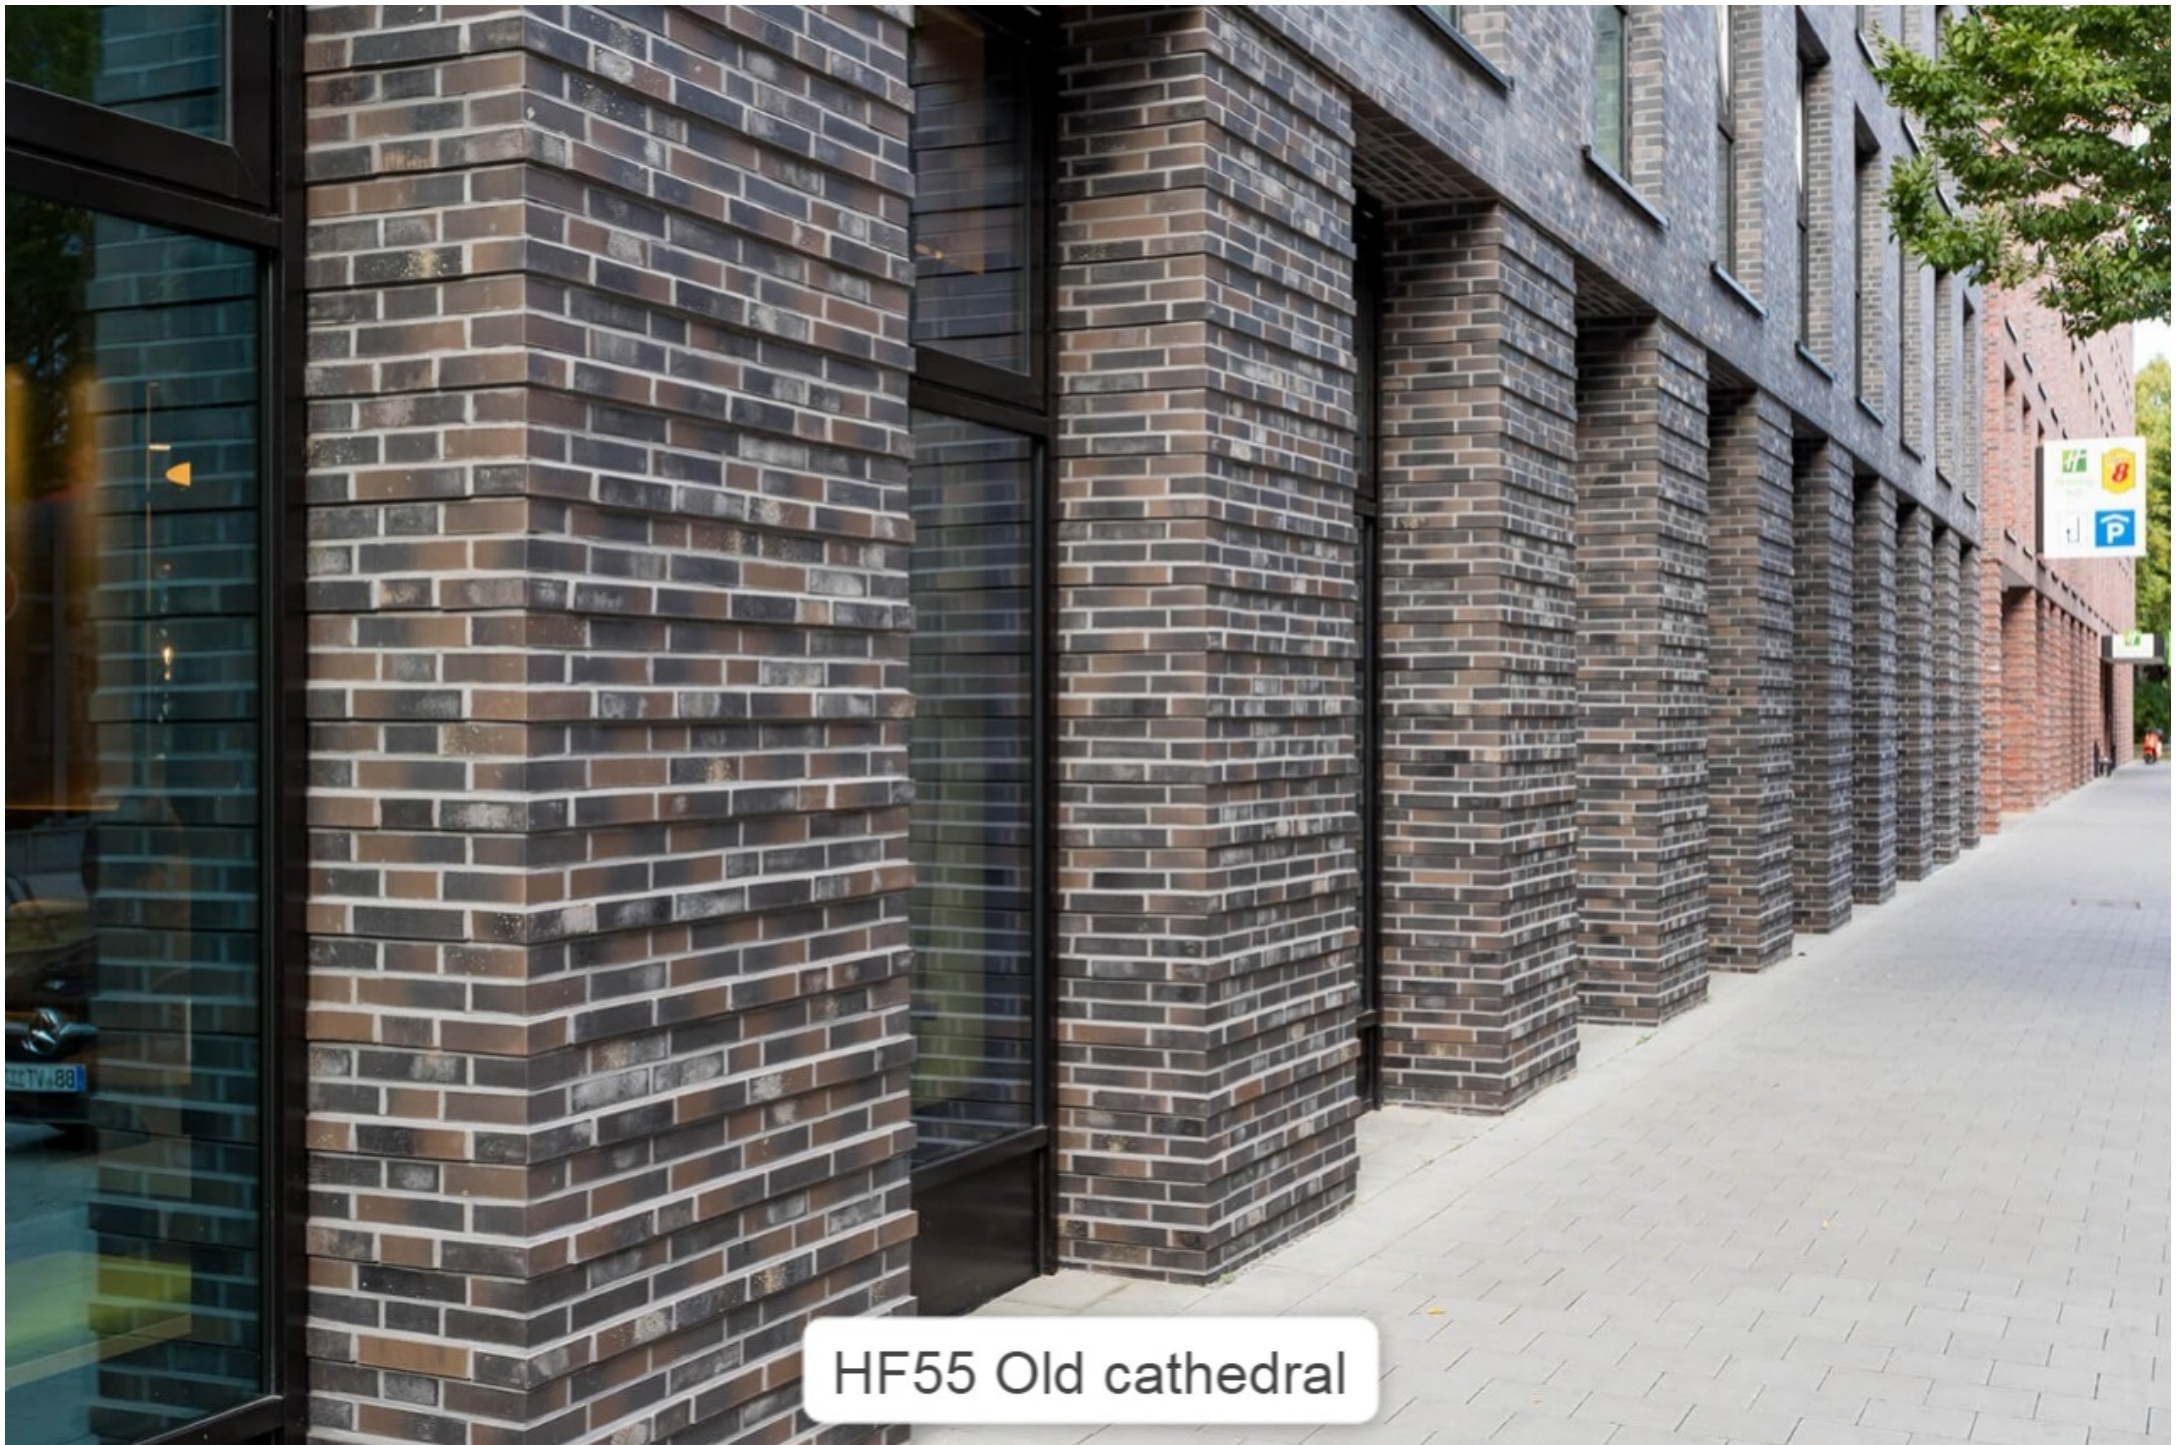

HF55 Old cathedral