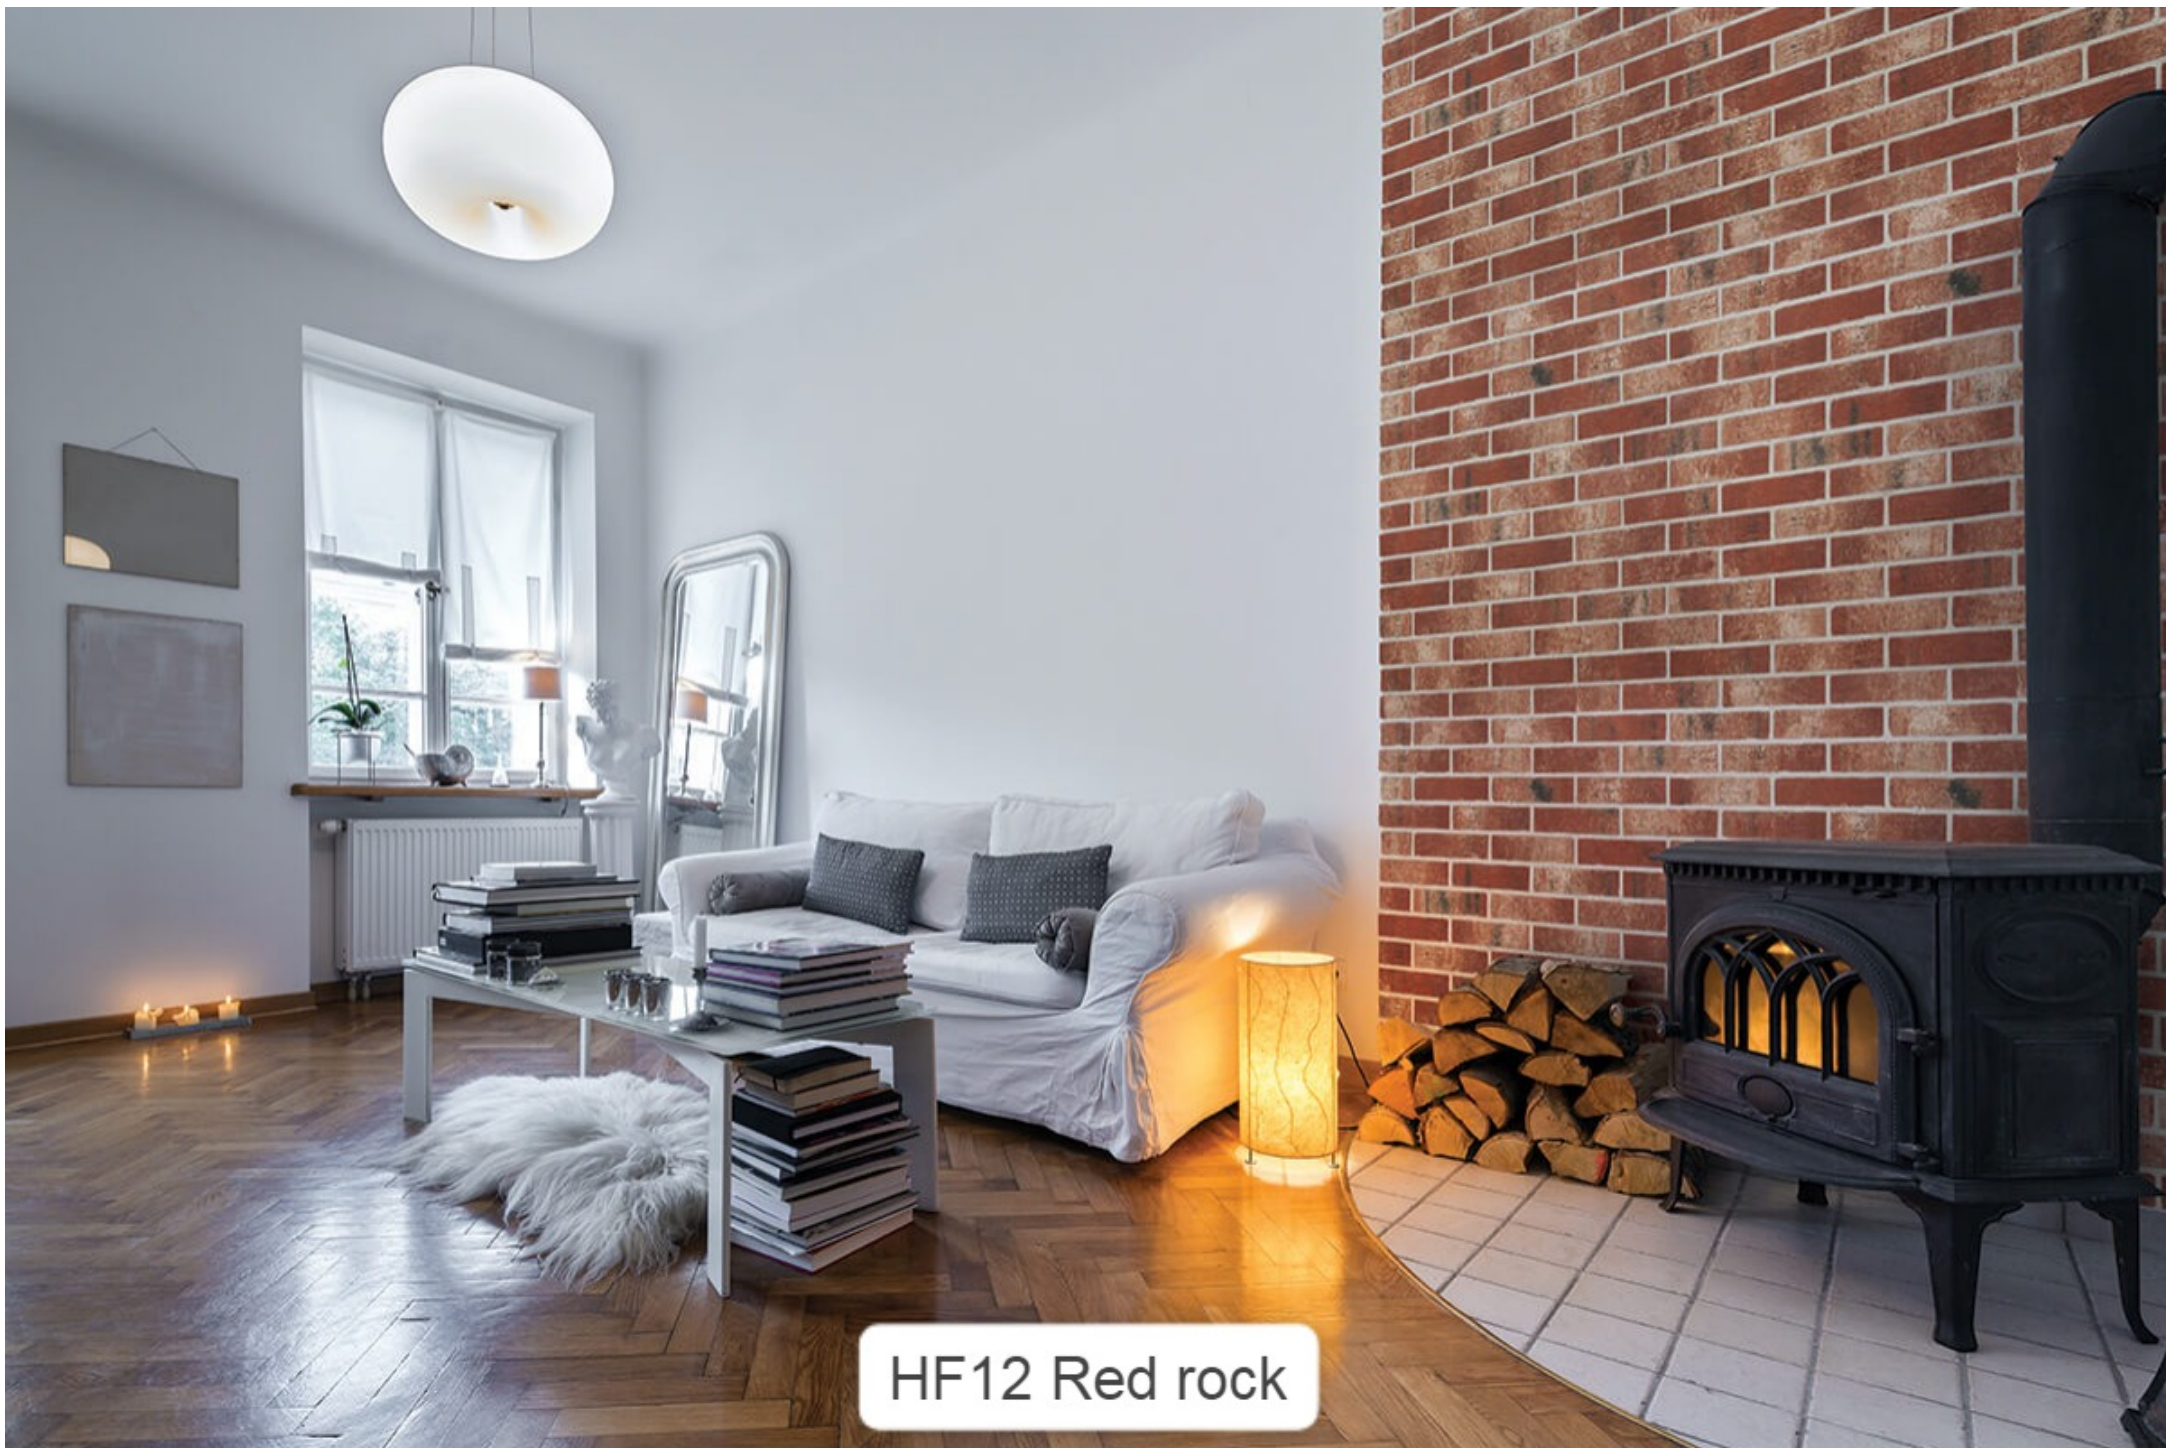

HF12 Red rock