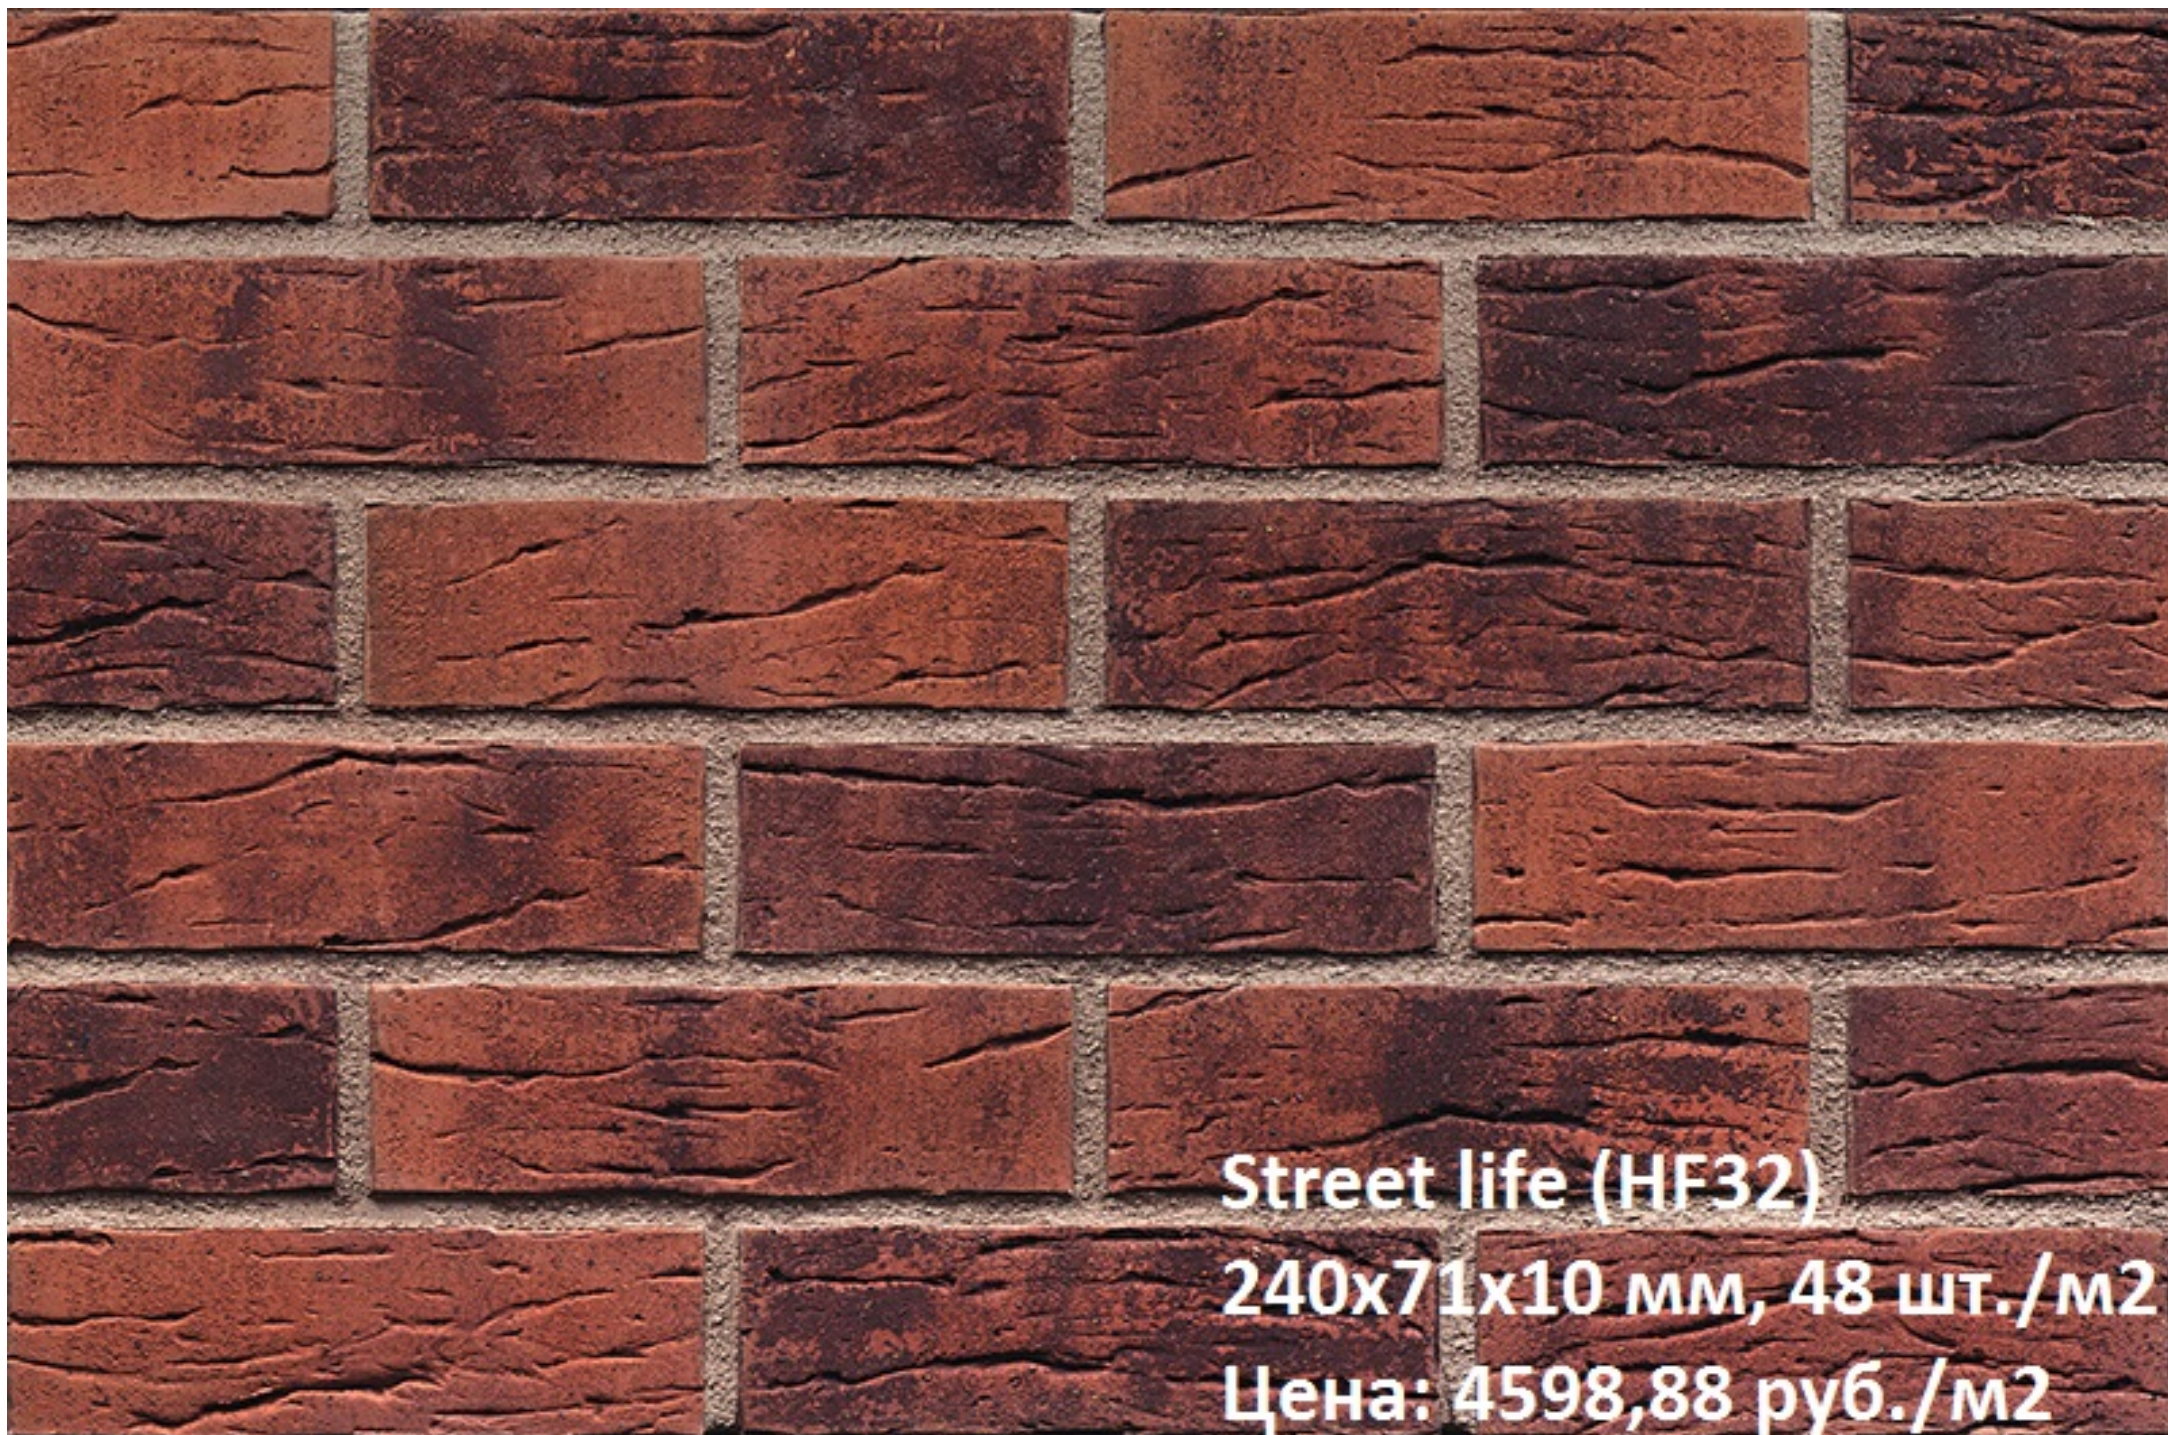

Street life (HF32)

240x71x10 мм, 48 шт./м²

Цена: 4598,88 руб./м²