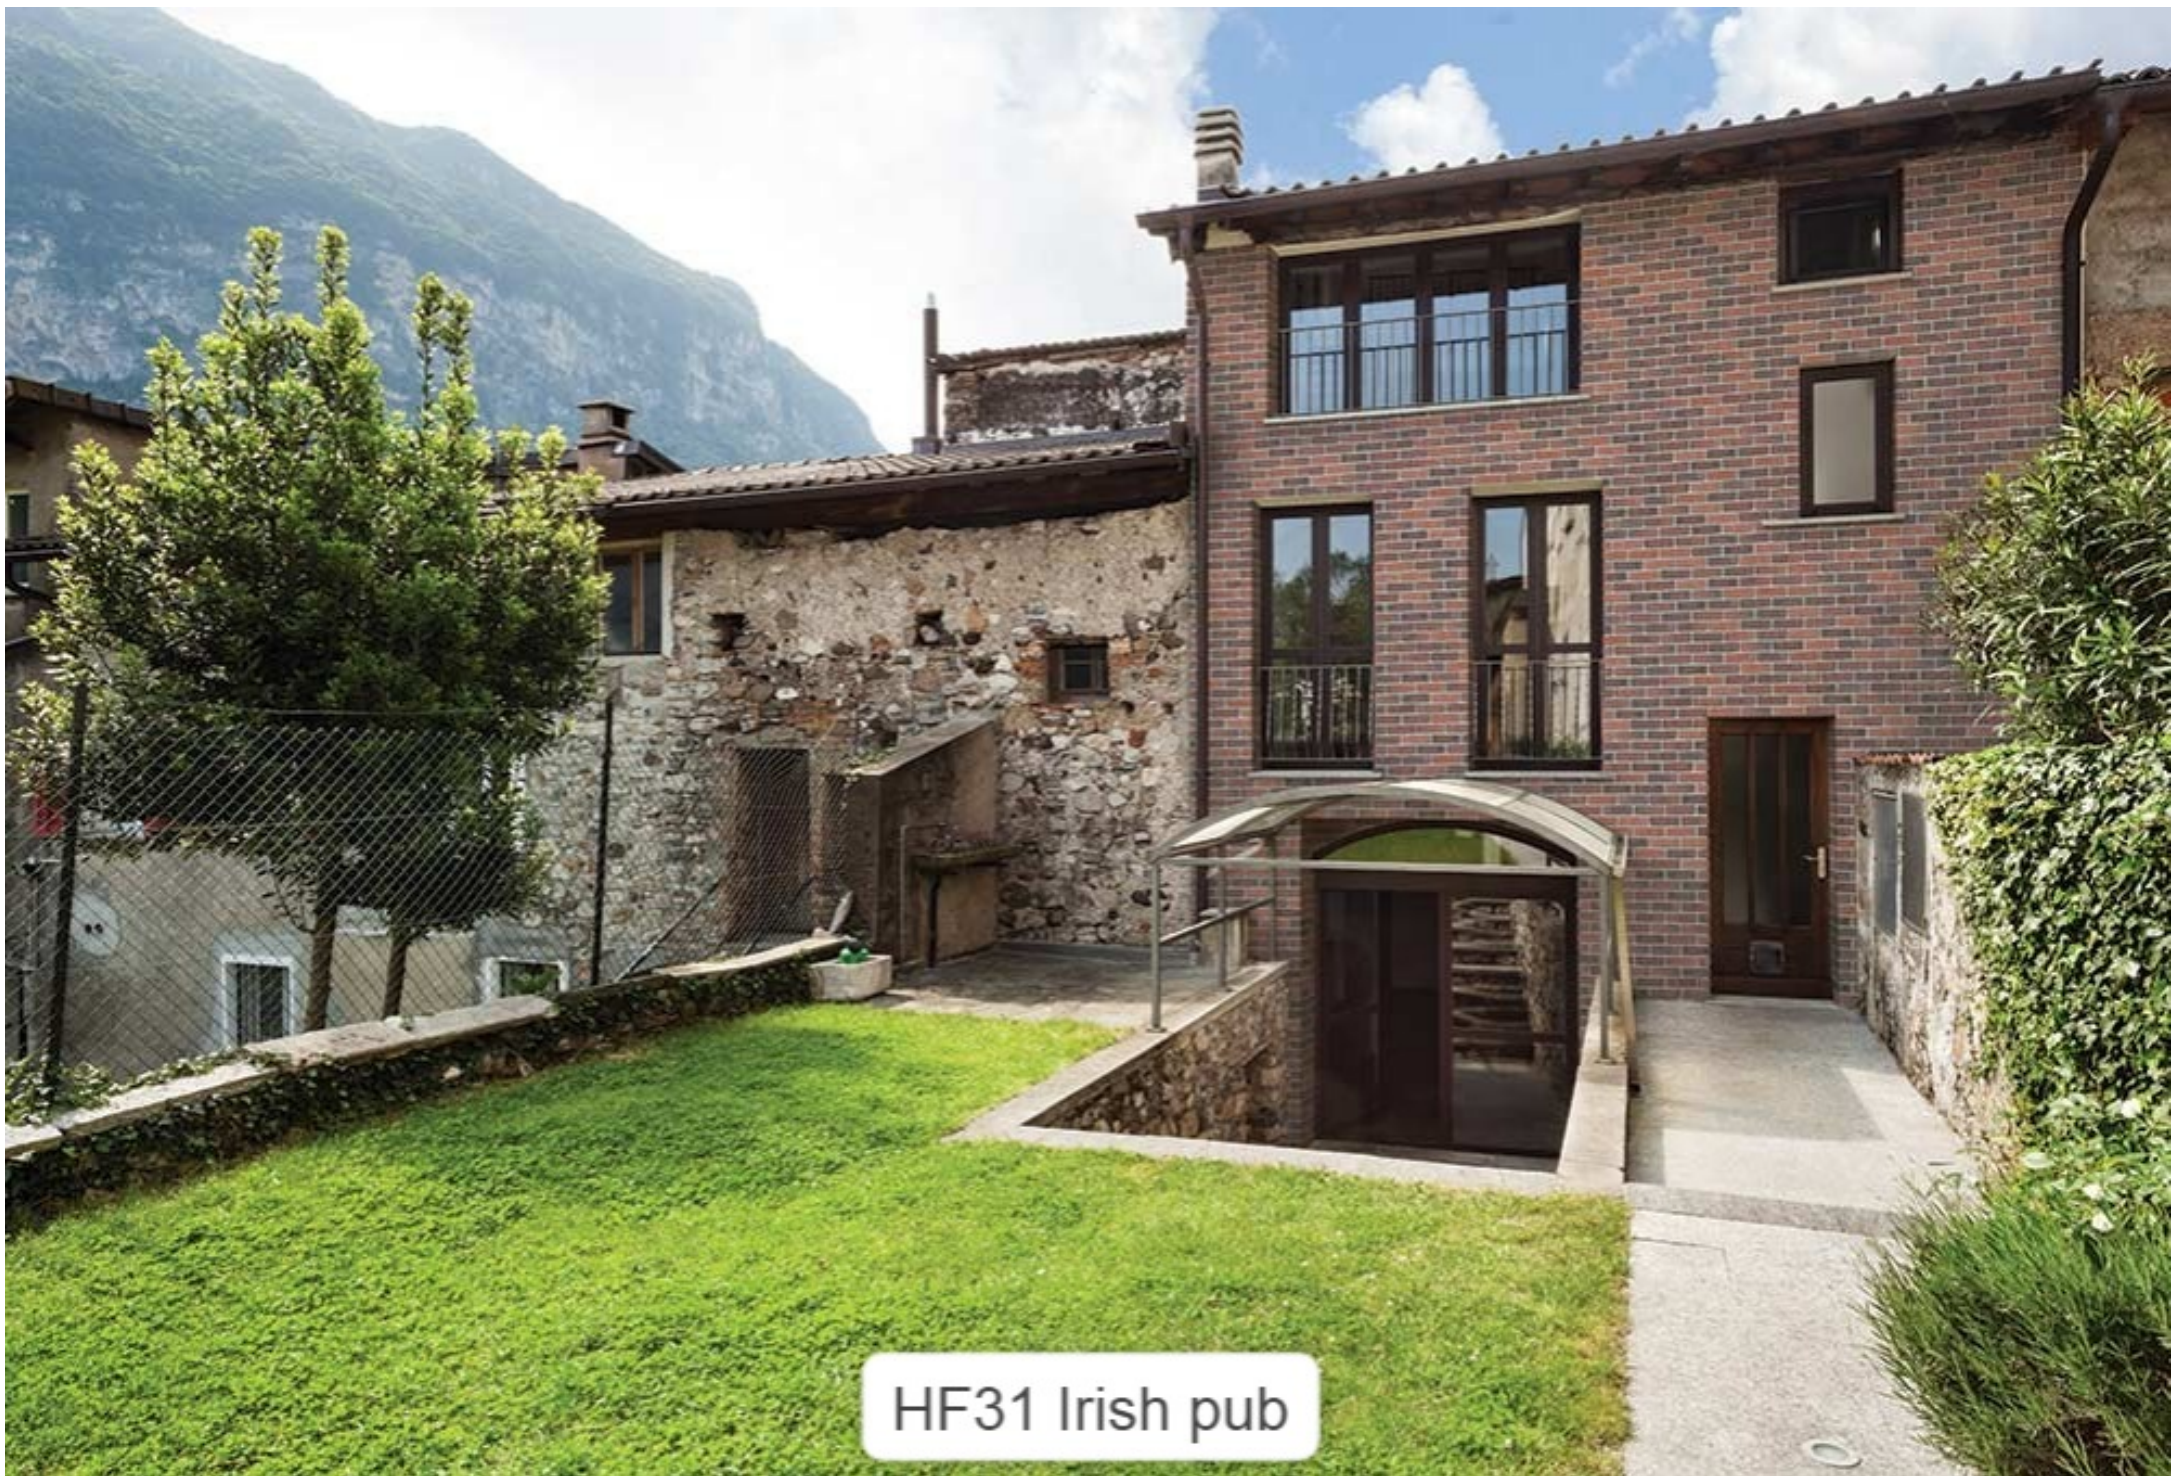

HF31 Irish pub